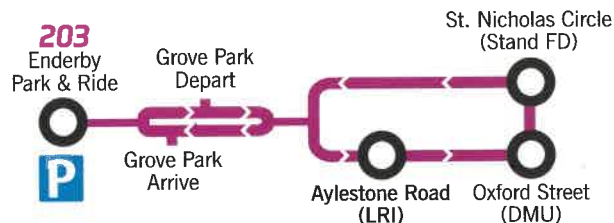

103 Meynell's Gorse

Braunstone Crossroads
Leicester LE3 3LF

Journeys from Meynell's Gorse Monday to Saturday

First bus 7:00am. Then every 15 mins at 15, 30, 45 and 00 past the hour. **Last bus 6:45pm.**

Return journeys from St Nicholas Circle Monday to Saturday

First bus 7:10am. Then every 15 mins at 25, 40, 55 and 10 past the hour until 6:40pm.
Last bus 7:00pm.

203 Enderby

Leicester Lane, Enderby
Leicester LE19 2AB

Journeys from Enderby Monday to Saturday

First bus 7:00am. Then every 15 mins at 15, 30, 45 and 00 past the hour until 3:00pm.
From 3:10pm then every 15 mins at 25, 40, 55 and 10 past the hour. **Last bus 6:40pm.**

Return journeys from Aylestone Road (LRI) Monday to Saturday

First bus 7:13am. Then every 15 mins at 28, 43, 58 and 13 past the hour until 3.13pm.
From 3:23pm then every 15 mins at 38, 53, 08 and 23 past the hour. **Last bus 6:53pm.**

from Oxford Street (DMU)

First bus 7:14am. Then every 15 mins at 29, 44, 59 and 14 past the hour until 3.14pm.
From 3.24pm then every 15 mins at 39, 54, 09 and 24 past the hour. **Last bus 6:54pm.**

from St Nicholas Circle