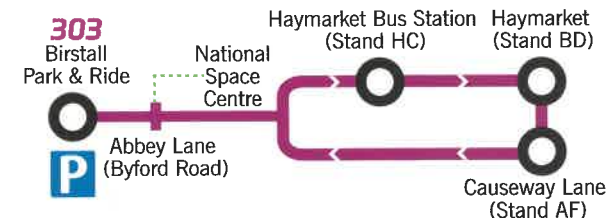

Return journeys from Aylestone Road (LRI) Monday to Saturday

First bus 7:13am. Then every 15 mins at 28, 43, 58 and 13 past the hour until 3.13pm.
From 3:23pm then every 15 mins at 38, 53, 08 and 23 past the hour. **Last bus 6:53pm.**

from Oxford Street (DMU)

First bus 7:14am. Then every 15 mins at 29, 44, 59 and 14 past the hour until 3.14pm.
From 3.24pm then every 15 mins at 39, 54, 09 and 24 past the hour. **Last bus 6:54pm.**

from St Nicholas Circle

First bus 7:20am. Then every 15 mins at 35, 50, 05 and 20 past the hour. **Last bus 7:05pm.**

303 Birstall

Loughborough Road, Birstall
Leicester LE4 4NN

Journeys from Birstall Monday to Saturday

First bus 7:00am. Then every 15 mins at 15, 30, 45 and 00 past the hour. **Last bus 6:45pm.**