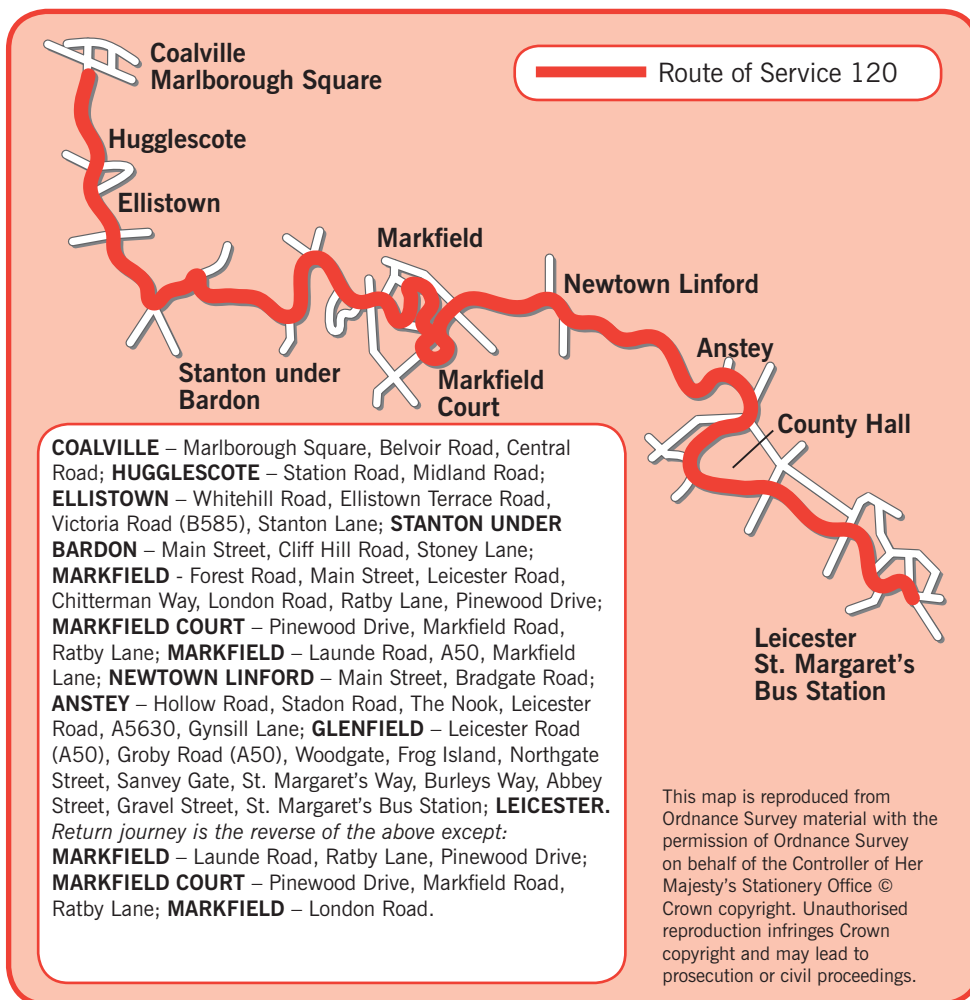

Sample fares:

Newtown Linford to Leicester

£2.40 adult single, £4.50 adult return

Stanton under Bardon to Coalville

£1.95 adult single, £3.70 adult return

Markfield Court to Anstey

£1.95 adult single, £3.70 adult return

Child concessions approximately half fare. Older and disabled persons' travel concessions valid in accordance with current terms and conditions.

Timetable printed: July 2012 Leicestershire County Council. Licence Number 100019271.
The above information is correct at the time of being printed but may be subject to change.

80% recycled
When you have finished with this leaflet please recycle it

L0348 Design by Creative Services, Leicestershire County Council

Need more information?

traveline
public transport info

www.travelineeastmidlands.org.uk

0871 200 22 33

calls cost 10p per minute plus network extras

Leicestershire County Council bus timetables and guides can be downloaded from:
www.leics.gov.uk/transport_downloads

The 24 hour clock is used throughout this timetable

Comments & Suggestions

We welcome your views on local bus services.

Write to us at:
Sustainable Travel Group,
Environment and Transport,
Leicestershire County Council, County Hall,
Glenfield, Leicestershire, LE3 8RJ
or e-mail: stg@leics.gov.uk

This service is provided by
Leicestershire County Council

Publication No. 120-20120702